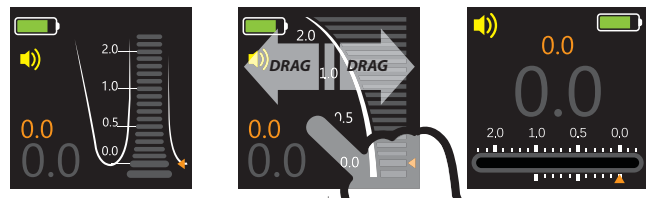

1 Features of Dr's Finder

-  **Compact smallest size**
World smallest size.
-  **Various way to attach**
Can attach the device anywhere (ex. Stand, Apron, Dental ruler included package, and etc.)
-  **Accuracy**
Makes best accuracy with using 3 frequencies for exact accuracy.
-  **Calibration**
Can check the device is accurate simply with calibration jig, and calibrate the device by yourself.
-  **Working length select**
Available working length select for user convenience.
-  **Rechargeable battery**
Rechargeable battery is applied, and USB power from PC or mobile phone adapter (micro 5 pin type)
-  **Big color touch LCD screen**
Better visible & better recognize. And control the device by touch control.
-  **Various display mode**
3 display mode prepared for better user recognize.
-  **Timer function**
Can be used as timer.

2 Various way to attach

- Can attach the device anywhere
(ex. Stand, Apron, Dental ruler included package, and etc.)

3 Various display mode

There are 3 display style. Drag by finger to left or right.

4 Benefits

➤ Accuracy

- Makes best accuracy with using 3 frequencies for exact accuracy. Using latest signal IC makes improved accuracy and measuring quality.

➤ W.L.S. function (Working Length Select) function

- Doctors can select own working length for operation convenient.