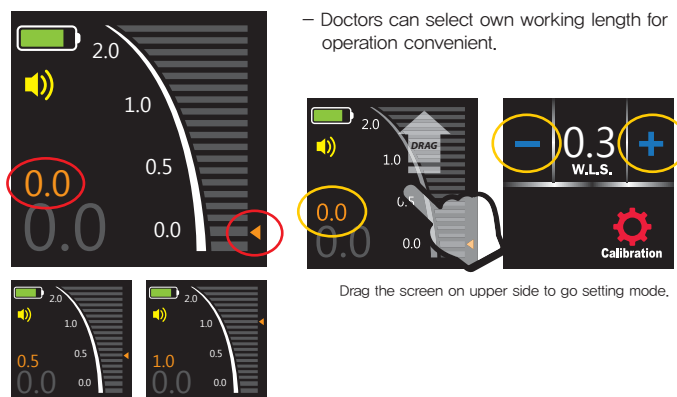

1 Features of Dr's Finder

-  **Compact smallest size**
World smallest size.
-  **Various way to attach**
Can attach the device anywhere (ex. Stand, Apron, Dental ruler included package, and etc.)
-  **Accuracy**
Makes best accuracy with using 3 frequencies for exact accuracy.
-  **Calibration**
Can check the device is accurate simply with calibration jig, and calibrate the device by yourself.
-  **Working length select**
Available working length select for user convenience.
-  **Rechargeable battery**
Rechargeable battery is applied, and USB power from PC or mobile phone adapter (micro 5 pin type)
-  **Big color touch LCD screen**
Better visible & better recognize. And control the device by touch control.
-  **Various display mode**
3 display mode prepared for better user recognize.
-  **Timer function**
Can be used as timer.

2 Various way to attach

- Can attach the device anywhere
(ex. Stand, Apron, Dental ruler included package, and etc.)

3 Various display mode

There are 3 display style. Drag by finger to left or right.

4 Benefits

➤ Accuracy

- Makes best accuracy with using 3 frequencies for exact accuracy. Using latest signal IC makes improved accuracy and measuring quality.

➤ W.L.S. function (Working Length Select) function

- Doctors can select own working length for operation convenient.