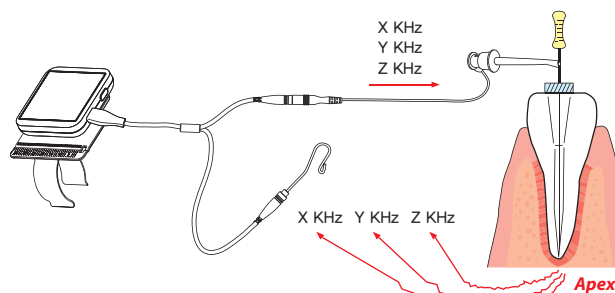

1 Features of Dr's Finder

-  **Compact smallest size**
World smallest size.
-  **Various way to attach**
Can attach the device anywhere (ex. Stand, Apron, Dental ruler included package, and etc.)
-  **Accuracy**
Makes best accuracy with using 3 frequencies for exact accuracy.
-  **Calibration**
Can check the device is accurate simply with calibration jig, and calibrate the device by yourself.
-  **Working length select**
Available working length select for user convenience.
-  **Rechargeable battery**
Rechargeable battery is applied, and USB power from PC or mobile phone adapter (micro 5 pin type)
-  **Big color touch LCD screen**
Better visible & better recognize. And control the device by touch control.
-  **Various display mode**
3 display mode prepared for better user recognize.
-  **Timer function**
Can be used as timer.

2 Various way to attach

- Can attach the device anywhere
(ex. Stand, Apron, Dental ruler included package, and etc.)

3 Various display mode

There are 3 display style. Drag by finger to left or right.

4 Benefits

➤ Accuracy

- Makes best accuracy with using 3 frequencies for exact accuracy. Using latest signal IC makes improved accuracy and measuring quality.

➤ W.L.S. function (Working Length Select) function

- Doctors can select own working length for operation convenient.

5 Specification

Model : AL-DFA20 Trade name : Dr's Finder NEO Power source : 3.7V Lithium-polymer		
Main unit	Measurement	Approx. 43 x 46 x 16 mm / Approx. 24 g
File hook	Length	Approx. 200 mm (included hook tip)
Lip hook	Length / Dia.	Approx. 65 mm / Approx. 2.15 mm
Probe cord	Length	Approx. 70 cm
Extension cord	Length	Approx. 60 cm
Stand	Measurement	Approx. 43 x 67 x 62 mm / Approx. 52 g